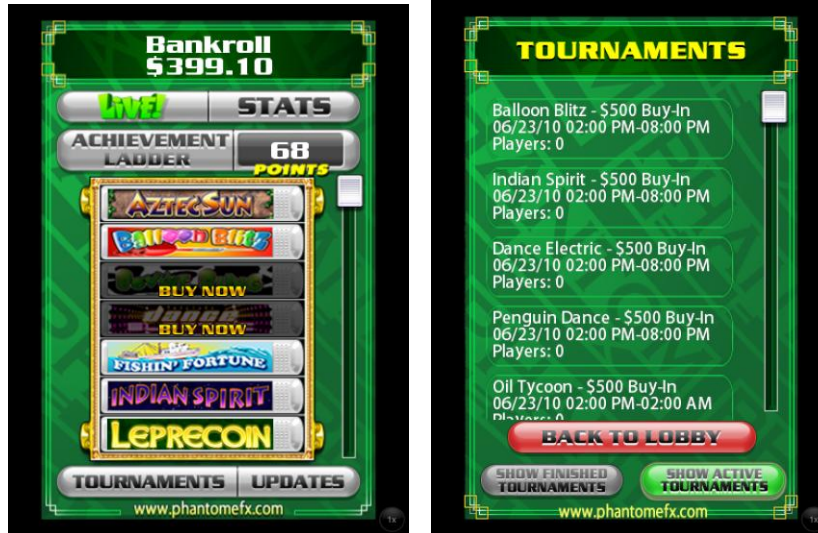

#1 Reel Deal Slots Club features include:

- Both Dream World and Real World odds
- Detailed statistics: win rates, average winning, best streaks
- Exciting achievements and progression inclusion
- Enter tournaments and compete with friends
- Low power mode for long trips and extended gaming sessions

For more information about **#1 Reel Deal Slots Club** or any of Phantom EFX's other mobile applications, please visit www.phantomefx.com/mobile/. For more information about **Reel Deal LIVE**, please visit www.reeldeallive.com. For any media requests, please contact Jerry Whitehead III with Reverb Communications at jerry@reverbinc.com.